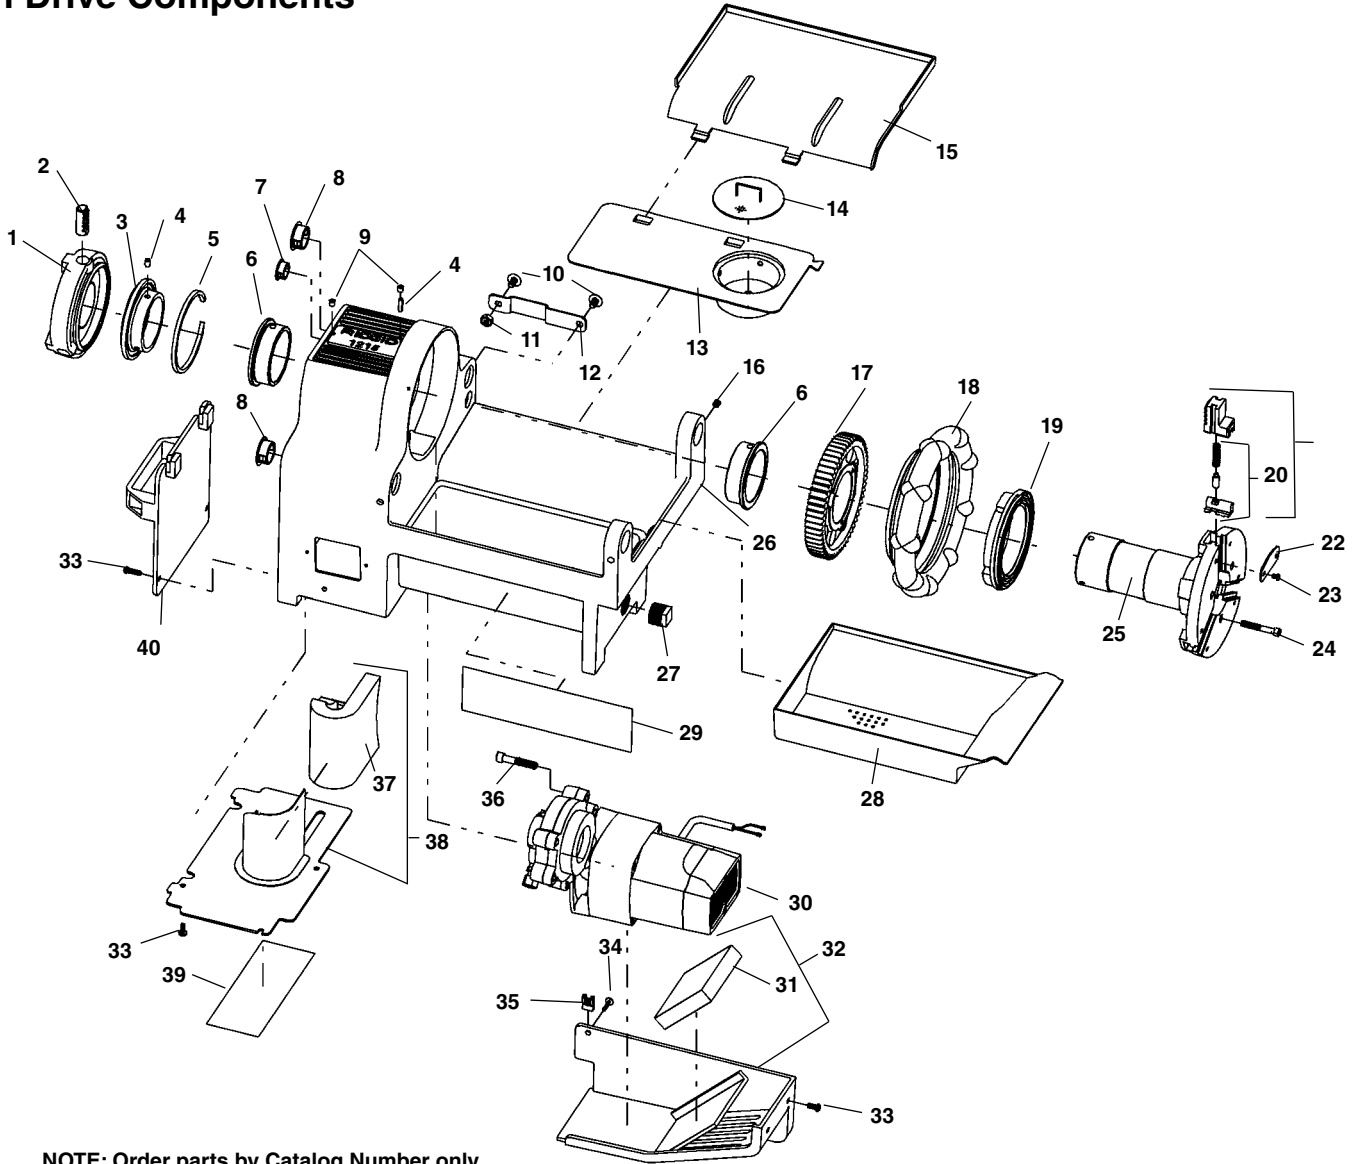

Main Drive Components

**NOTE: Order parts by Catalog Number only.
DO NOT order by Reference Number.**

Ref. No.	Catalog No.	Description	Ref. No.	Catalog No.	Description
1	58232	Centering Head	21	58312	Chuck Jaw Set
2	58237	Centering Jaw Set	22	58317	Chip Guard
3	58242	Centering Scroll	23	58322	Screw #6-32 Button HD C.S. (6)
4	54007	Roll Pin (4)	24	46775	Screw 1/4" - 20 S.H.C.S. (6)
5	58247	Internal Spiral Ring	25	58327	Chuck Cap and Spindle Assembly
6	58252	Spindle Bearing (2)	26	58332	Base Assembly (includes Ref. #6, 9 & 10)
7	58257	Plug 13/16"	27	54302	Pipe Plug
8	58262	Plug 13/16" (2)	28	58337	Chip Tray
9	54022	Ball Valve Oiler (2)	29	58342	Warning Plate
10	54137	Screw 3/16" - 18	30	58352	4194 Motor Assembly - 115V
11	96730	Hex Nut 5/16" - 18	31	58362	Motor Cover Foam
12	62767	Foot Switch Bracket	32	58367	Motor Cover
13	58272	Oil Pan Liner	33	79965	Pan Head Screw #10 - 32 x 1/2" (6)
14	58277	Baffle Screen Assembly	34	43367	Self Tapping Screw
15	58282	Drip Tray	35	43362	J-Clip
16	45420	Set Screw 5/16" - 18 x 1/4" (3)	36	46035	Screw 5/16" x 1 3/4" S.H.C.S. (4)
17	58287	Drive Gear	37	58372	Foam Baffle
18	58292	Hand Wheel	38	58377	Bottom Cover
19	58297	Chuck Scroll	39	58382	Wiring Diagram
20	58307	Jaw Insert Set		58387	Wiring Diagram (Europe)
	58302	Jaw Insert Set (Optional for Stainless Steel and Plastic Coated Pipe)	40	58392	Rear Cover